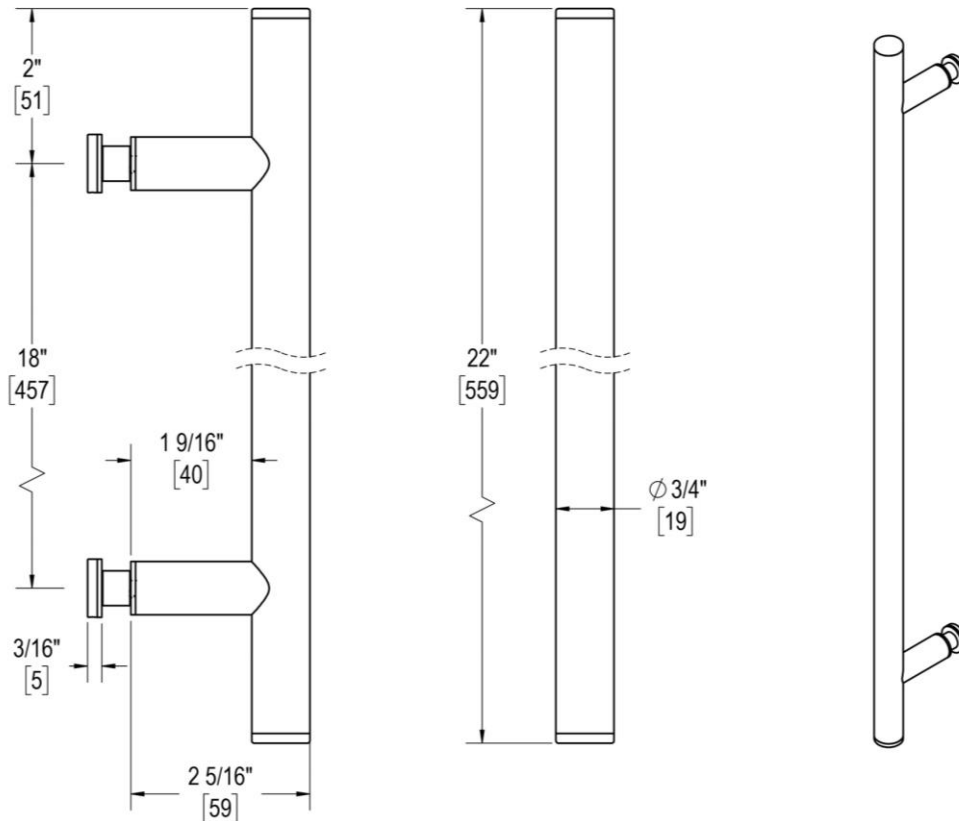

COUNTERPOINT

18" C/C SINGLE-SIDED PULL

Product Code: L.45.113-18

portals

MATERIALS

Solid & tubular brass components, stainless steel fasteners, and clear polycarbonate washers

FUNCTION DETAILS & PRODUCT NOTES

- Product design coordinates with other shower & bathroom hardware in the Counterpoint suite.
- Continuous hardware profile appears to flow through glass.
- Backplates for single-sided pulls are designed to allow clearance for bypass doors.

TEMPLATE & INSTALLATION NOTES

Item requires glass fabrication according to template above and should only be used with tempered safety glass.

Glass Thickness	1/4" [6 mm] to 1/2" [12 mm]
Hole Diameter	1/2" [12 mm]