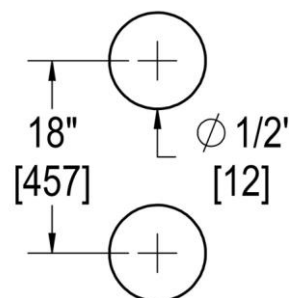

COUNTERPOINT

18" C/C SINGLE-SIDED PULL

Product Code: L.45.113-18

portals

MATERIALS

Solid & tubular brass components, stainless steel fasteners, and clear polycarbonate washers

FUNCTION DETAILS & PRODUCT NOTES

- Product design coordinates with other shower & bathroom hardware in the Counterpoint suite.
- Continuous hardware profile appears to flow through glass.
- Backplates for single-sided pulls are designed to allow clearance for bypass doors.

TEMPLATE & INSTALLATION NOTES

Item requires glass fabrication according to template above and should only be used with tempered safety glass.

Glass Thickness	1/4" [6 mm] to 1/2" [12 mm]
Hole Diameter	1/2" [12 mm]